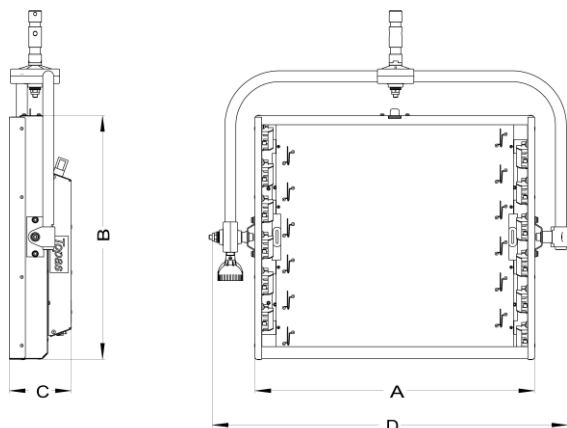

Technical Specification

Power supply	230V / 50-60Hz
Mains IN	PowerCon
Mains OUT for daisy chain	PowerCon
Mains fuse	10A
Mains cable	2m with Schuko plug
Dimming range	10 – 100%
Control	DMX512 / 0 – 10V (option T-DIM2)
DMX IN	XLR 5p
DMX OUT for daisy chain	XLR 5p
Tube socket	2G11
Operating temperature	0 to +40°C
Air humidity	0 – 95%

Product Versions

	Topas 110	Topas 220	Topas 330	Topas 440	Topas 660					
Versions / Order Code										
Standard (manual yoke)	T113T	T223T	T333T	T443T	T663T					
Studio (pole operated)	T113TM	T223TM	T333TM	T443TM	T663TM					
Location (ball head)	T113TL	T223TL	T333TL	T443TL	T663TL					
Weight										
Standard	5,0kg	6,1kg	7,7kg	9,2kg	12,2kg					
Studio	6,1kg	7,2kg	8,8kg	10,3kg	13,3kg					
Location	5,0kg	6,1kg	7,7kg	9,2kg	12,2kg					
Number of tubes (55W)	2	4	6	8	12					
Dimensions										
A	615mm	615mm	615mm	615mm	615mm					
B	150mm	217mm	292mm	372mm	527mm					
C	133mm	133mm	133mm	133mm	133mm					
D	730mm	730mm	730mm	730mm	730mm					
Photometric data (lux)	with barndoor		with barndoor		with barndoor		with barndoor		with barndoor	
Distance	black	reflective	black	reflective	black	reflective	black	reflective	black	reflective
1m	1760	2370	3300	4370	6012	7816	-	-	-	-
2m	510	690	905	1220	1275	1715	1640	2210	2580	3480
3m	255	305	465	620	675	885	940	1270	1315	1770
4m	-	-	280	375	410	538	540	730	795	1070
5m	-	-	-	-	195	256	370	500	545	730

Product Accessories